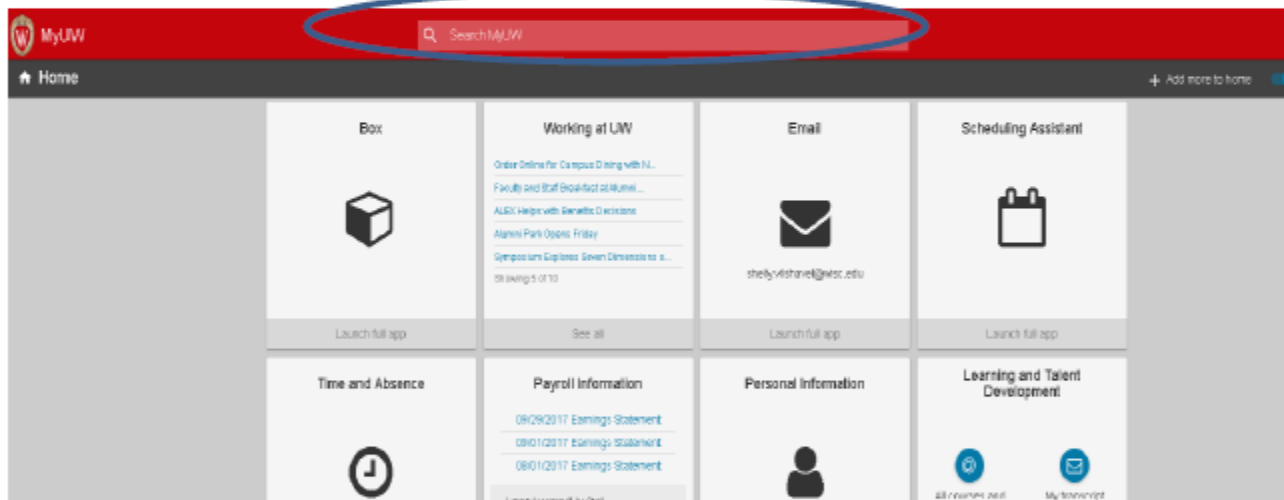

Login

NetID [Forgot NetID](#)

Password [Forgot password](#)

Login

OR add PMDP to your MyUW portal home page.

Go to MyUW Home and type **PMDP** in the search box